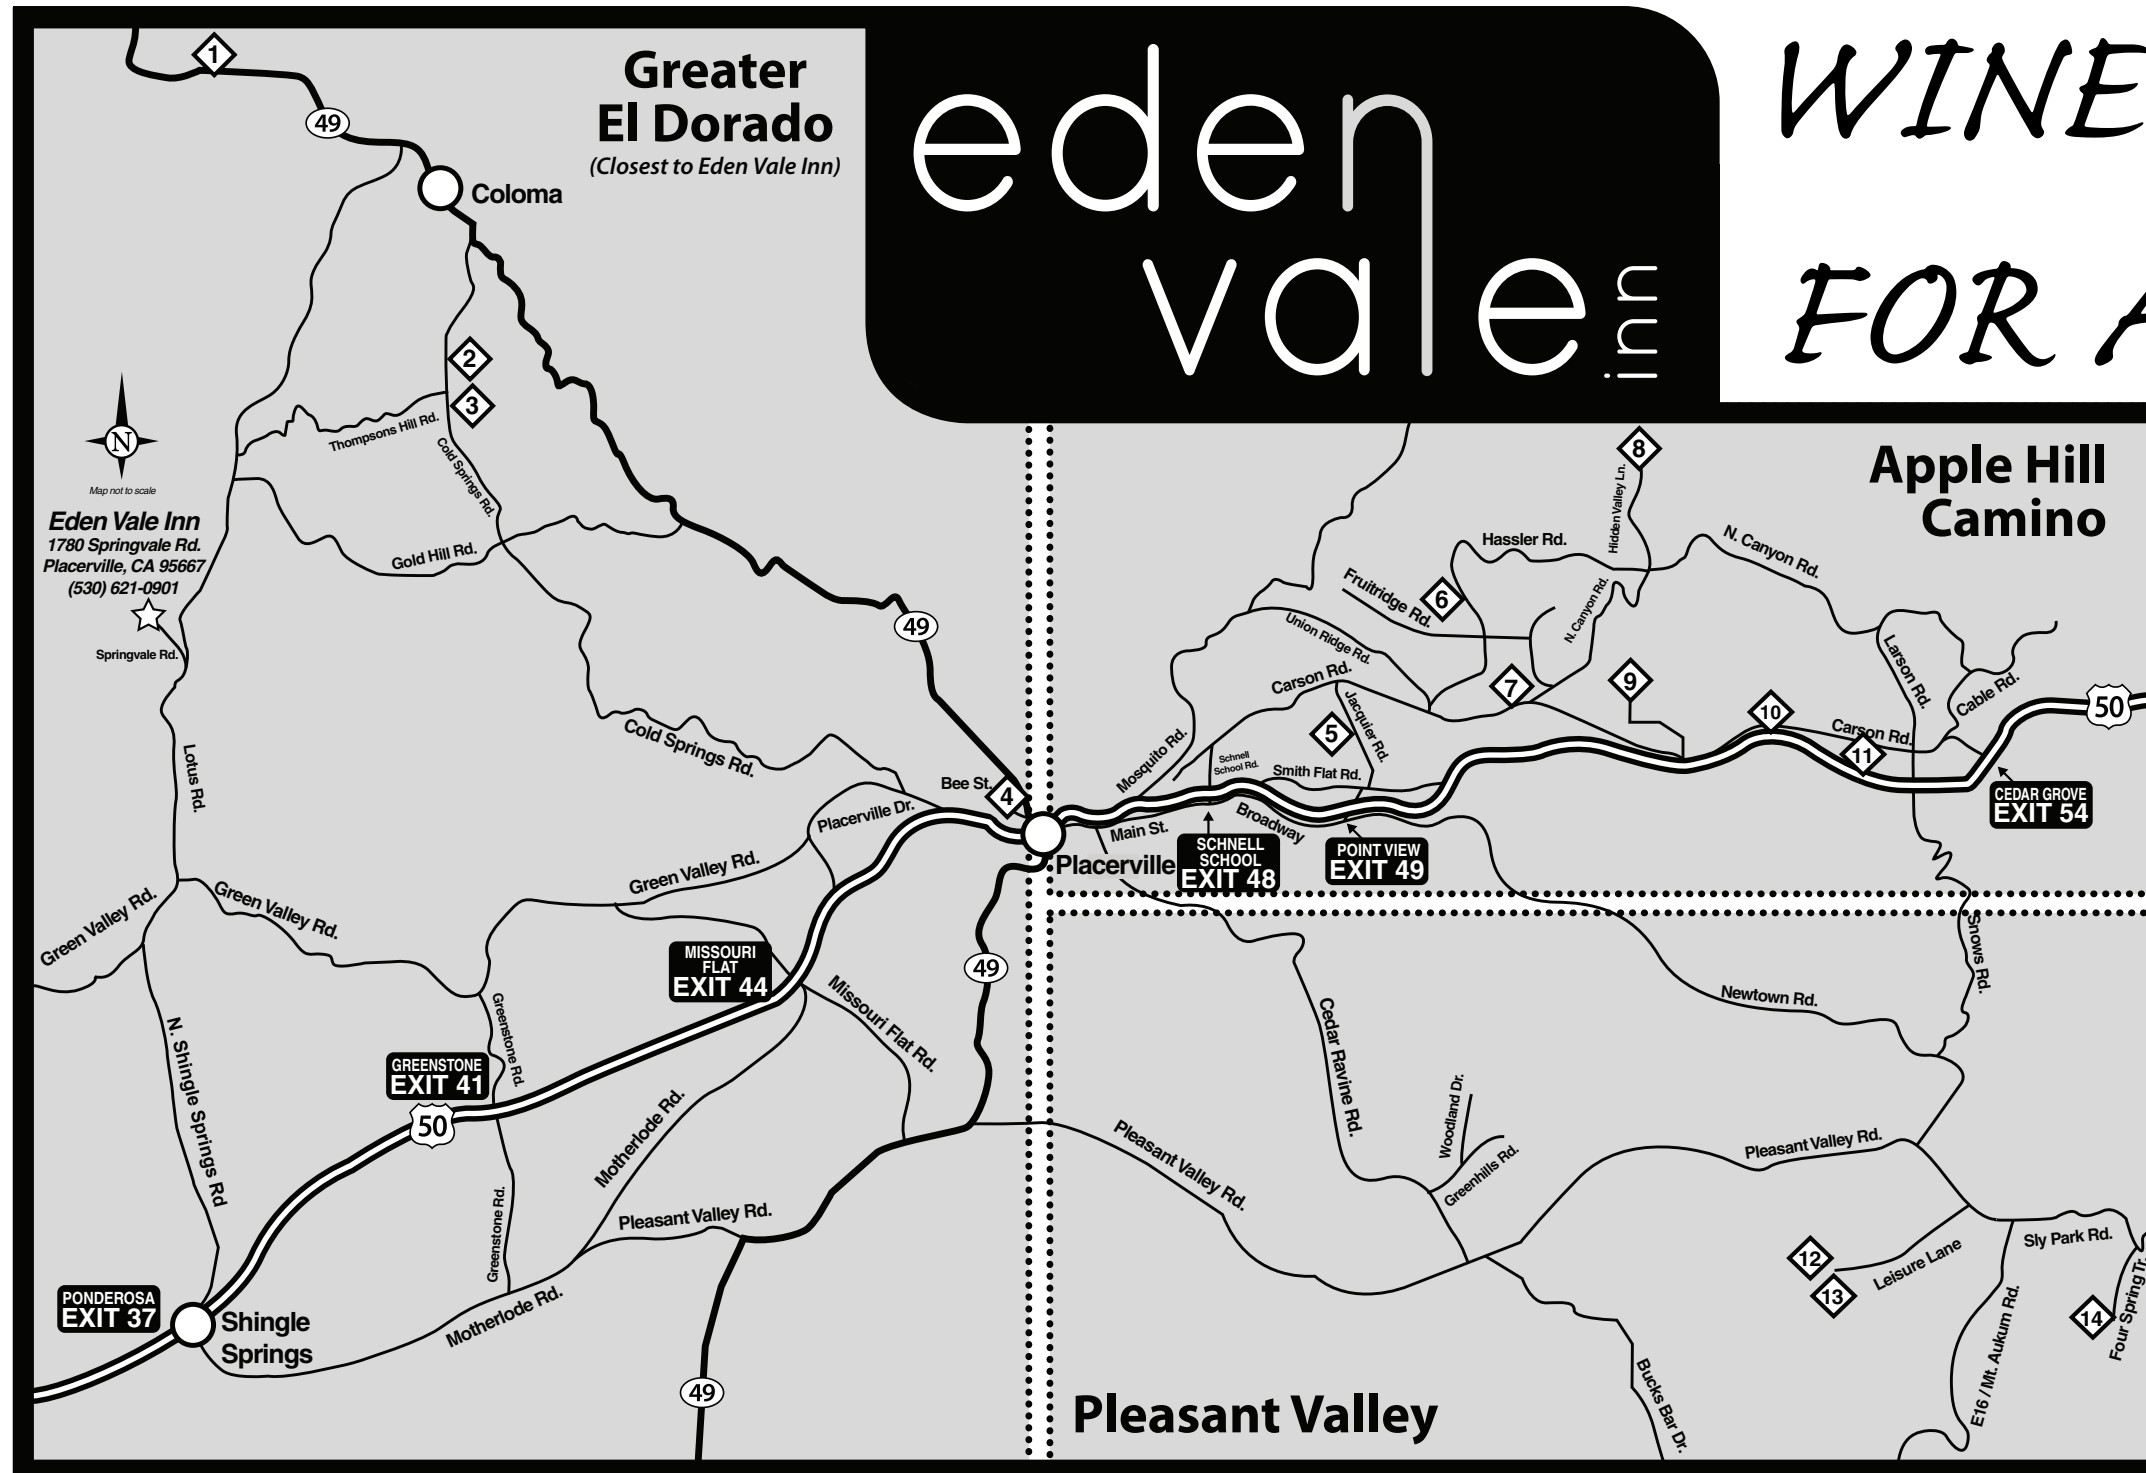

eden
vale in

WINE CLUB
FOR A DAY

- 1 Everhart Cellars at Hart 2 Hart Vineyards
- 2 Gold Hill Vineyard & Brewery
- 3 David Girard Vineyards
- 4 Nello Olivo Wines
- 5 Fenton Herriott Vineyards
- 6 Lava Cap Winery
- 7 Grace Patriot Wines
- 8 Wofford Acres Vineyards
- 9 Madrona Vineyard
- 10 Illuminare Winery
- 11 Crystal Basin Cellars
- 12 Sierra Vista Winery
- 13 Holly's Hill Vineyards
- 14 Miraflores Winery

Eden Vale Inn
1780 Springvale Rd.
Placerville, CA 95667
(530) 621-0901

Map not to scale

PONDEROSA
EXIT 37

GREENSTONE
EXIT 41

MISSOURI FLAT
EXIT 44

SCHNELL SCHOOL
EXIT 48

POINT VIEW
EXIT 49

CEDAR GROVE
EXIT 54